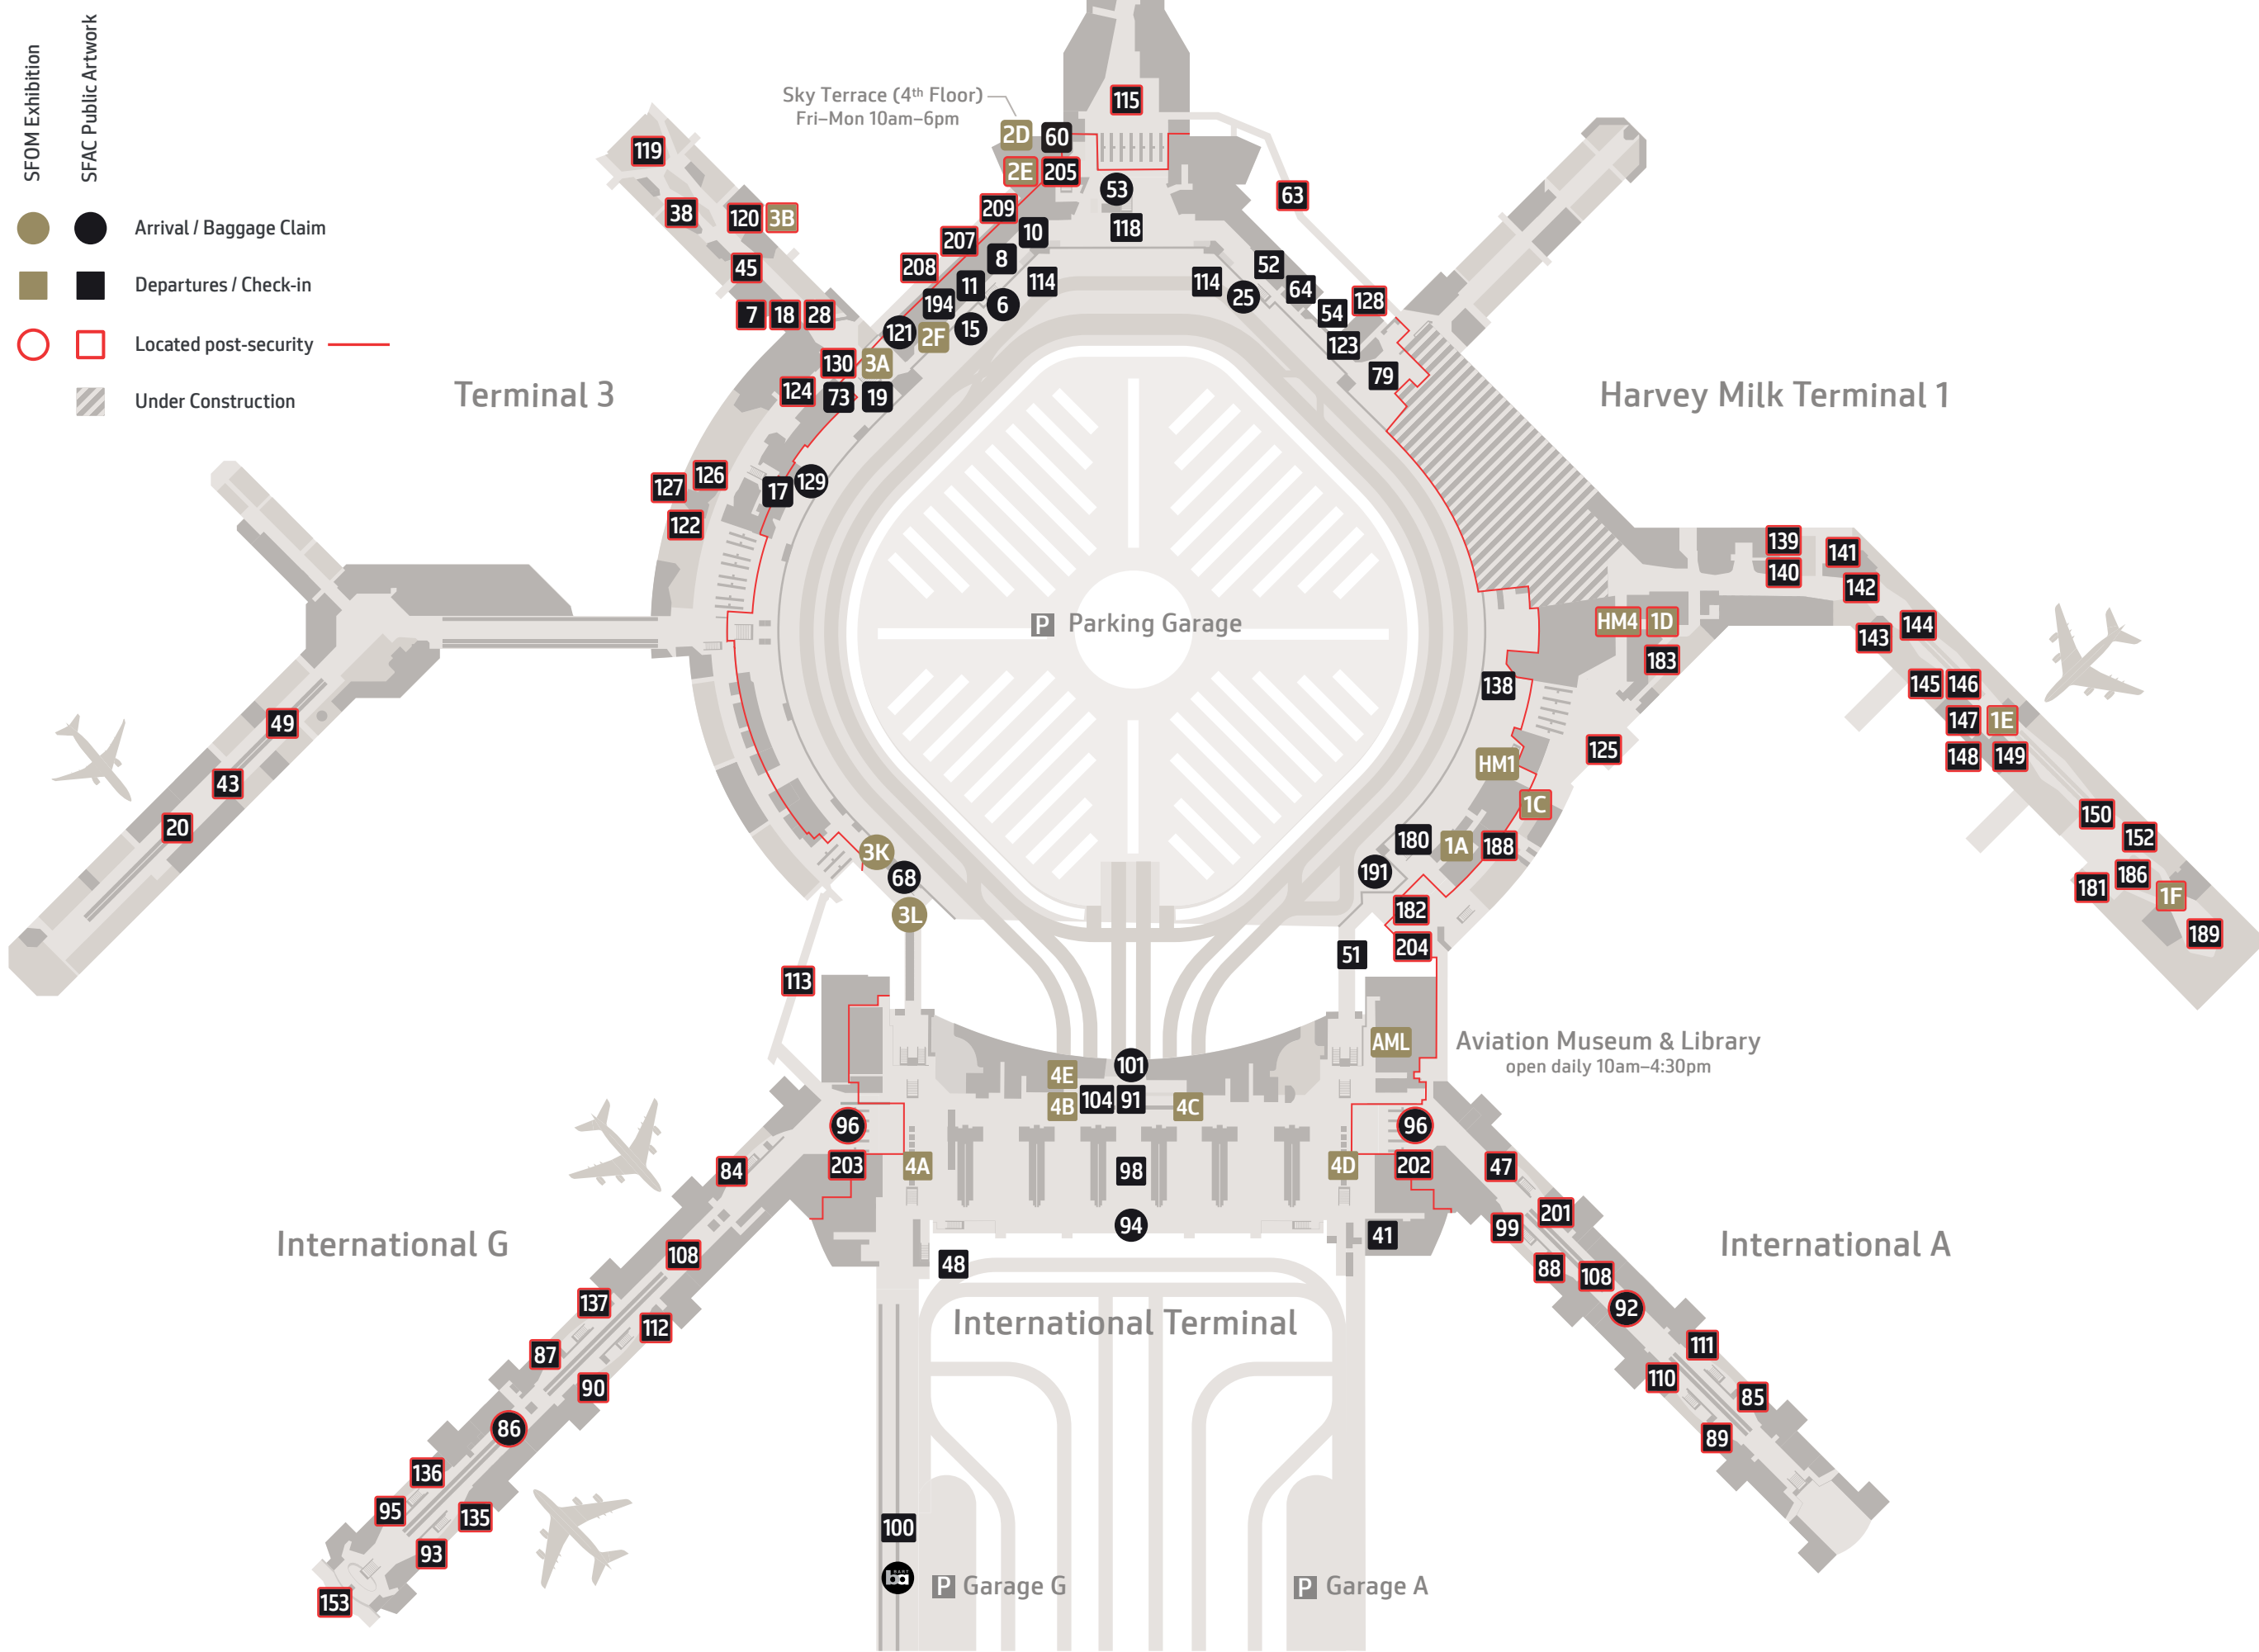

Fly & Explore

Exhibition and Public Art Locations at SFO

SFO Museum Exhibition Sites

GENERAL EXHIBITIONS 1D, 1E, 2A, 4A, 4B, 4C, 4D
 AVIATION MUSEUM & LIBRARY AML
 AVIATION AML, 2D, 3K, 3L
 PHOTOGRAPHY 2E, 2F, 3A
 STUDENT ART 1A
 KIDS' SPOT 1C, 1F, 2B, 2C, 3B
 VIDEO ARTS 4E
 HARVEY MILK EXHIBITIONS HM1, HM4

International G

84 SQUEAK CARNWATH Fly, Flight, Fugit
 86 KEITH SONNIER Ceiling Flood
 87 RIGO 99 Thinking of Balmy Alley
 90 CARMEN LOMAS GARZA ¡Baile!
 93 JUANA ALICIA & EMMANUEL C. MONTOYA Sanctuary/Santuario
 95 RUPERT GARCIA Bird Technology
 96 SU-CHEN HUNG Welcome
 108 LEWIS DESOTO Shining Paths: San Francisco's Sister Cities
 112 CLARE ROJAS Blue Deer
 135 ALICE SHAW No Other Lands Their Glory Know
 136 KOTA EZAWA Mondrian Meets the Beatles
 137 LEAH ROSENBERG Everywhere, a Color
 153 WOODY DE OTHELLO Time, Turn and Light
 203 RANU MUKHERJEE When the Path Through the Atmosphere is Longer

International A

41 RICHARD MAYHEW (located in SFO Medical Clinic) Seneca
 47 ROBERT HUDSON Horse of Another Color
 85 MIKE MANDEL & LARRY SULTAN Waiting
 88 VIOLA FREY World Civilization
 89 ENRIQUE CHAGOYA Love Letters
 92 ANN PRESTON You Were in Heaven
 96 SU-CHEN HUNG Welcome
 99 MILDRED HOWARD Salty Peanuts
 108 LEWIS DESOTO Shining Paths: San Francisco's Sister Cities
 110 JOYCE HSU Namoo House
 111 HUNG LIU Take Off
 201 ALICIA MCCARTHY Untitled
 202 LINDA GEARY River

118 KENDALL BUSTER Topograph I & II
 121 DAVID SIMPSON Storm, Stars and Stripes
 123 VAL BRITTON Voyage
 128 JIM MELCHERT Riven/River
 194 ALISON SAAR Flourish
 207 KIM ANNO Long Arc of the Day
 208 PAUL MADONNA Here You Are / You Are Here
 209 CARTER-LYNCH Continuous City